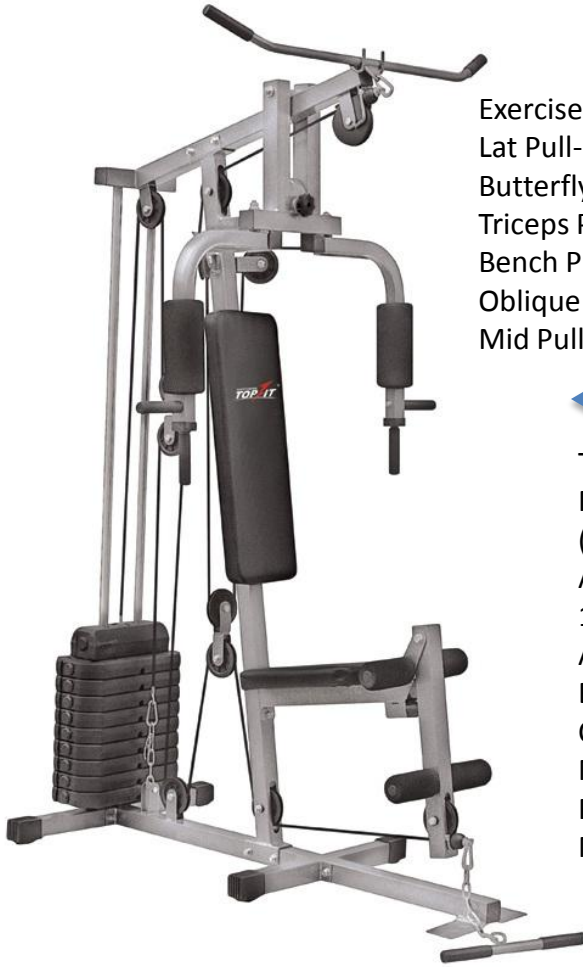

HOME GYM

Exercised Include Lat Pull-Front
Lat Pull-Rear, Straight Arm Pull Over,
Butterfly Side Kick Leg Extension Triceps Pushdown
Triceps Pushdown-Reverse Grip,
Bench Press, Abdominal Crutch,
Oblique Crunch, Over Head Triceps Extension,
Mid Pulley Row and Crutches

TF7001 HOME GYM
MAX USER WEIGHT 120KG
(75 KG) WEIGHT PLATES
ASSEMBLY SIZE: 140X105X216 CM
1 SET/3 CTNS
A: 185X47X20 CM
B: 38X19X24 CM (For weight plates)
C: 39X19X28 CM (For weight plates)
N.W: 122 KG, G.W: 127KG
FCL 20" 145 SETS
NO-7001

HOME GYM
TWO STATION WITH STEPPER
MAX USER WEIGHT 120KG
(75 KG) WEIGHT PLATES
ASSEMBLY SIZE: 150X148X2075CM
1 SET/4 CTNS
A: 202X46X18 CM
B: 80 X46X18 CM
C: 38X19X23 CM (For weight plates)
D: 39X19X22 CM (For weight plates)
N.W: 133 KG, G.W: 137 KG
FCL 20" 100 SETS
NO-7002