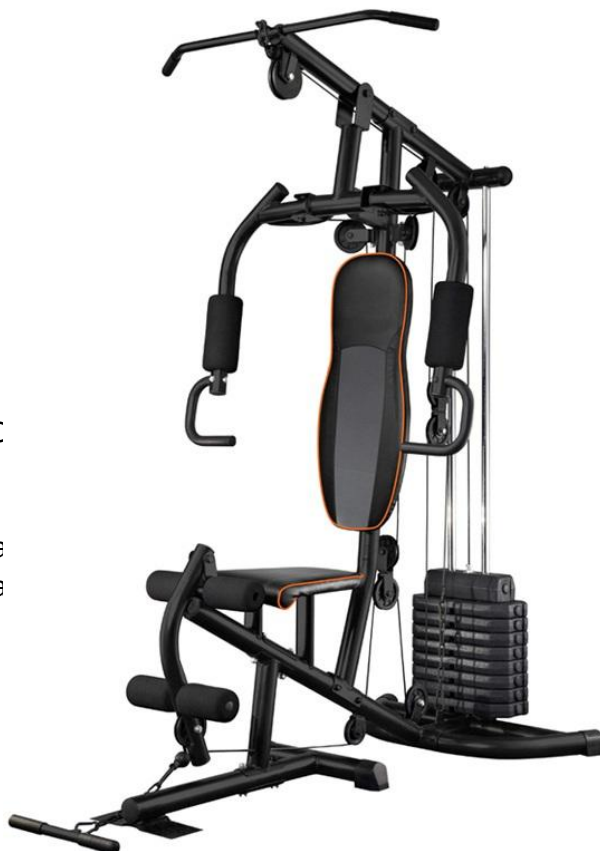

HOME GYM
MAX USER WEIGHT 120KG
(75 KG) WEIGHT PLATES
ASSEMBLY SIZE: 173X106X207 C
1 SET/3 CTNS
A: 184X46X25 CM
B: 39X19X23 CM (For weight pla
C: 39X19X26 CM (For weight pla
N.W: 79 KG, G.W: 83KG
FCL 20" 110 SETS
NO-7090