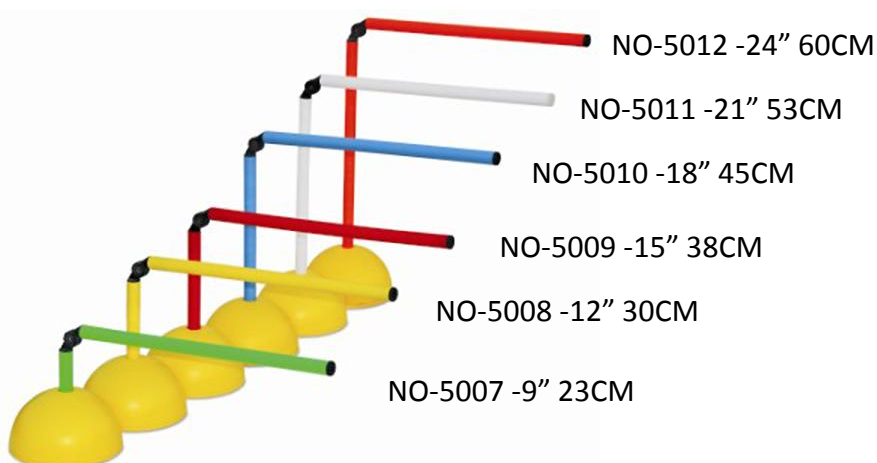

STAG DOME AGILITY HURDLE